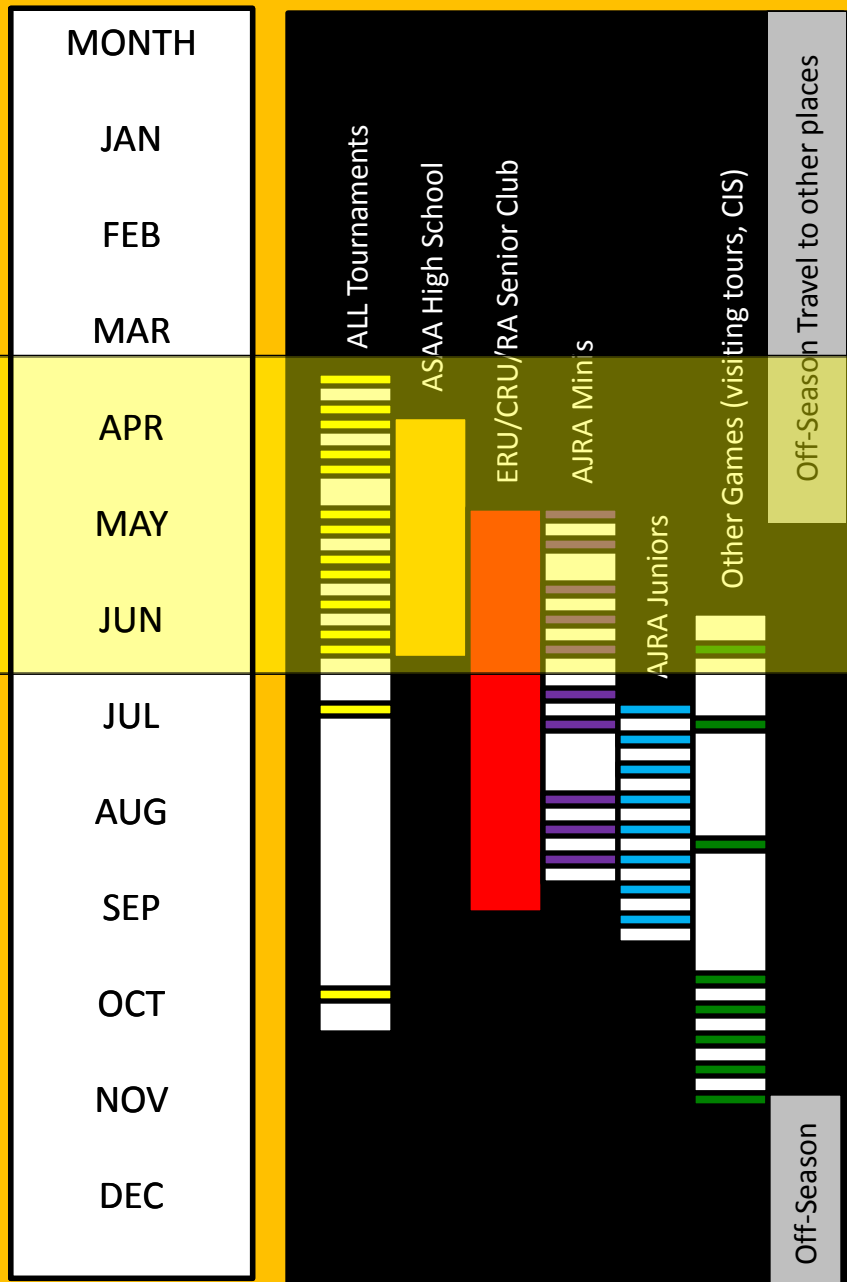

# ERURS Season Planning for 2011 – Recruitment for April 15 to June 15 Period

If you ask any Rugby Union Referee how many games they would like to do per week, they would say between 1 and 2. This amount sets a good balance between activity and rest.

In 2010, the ERURS had 27 active referees available from April 15 to June 15. Here is an illustration of where we all need and would benefit from:  
 \*\*\* more referees for the period April 15 through June 15 each year \*\*\*

M is the maximum number of games, m is the minimum number of games in one week from 2010, Sun-Sat.

**All Tournaments** (282 games – M45 m4): Second week of April, we will start with a referee doing 3 games per event (because each game is really only half of a full game). The ERURS covers an average of 1-two day event per week, and we would need on average 13 refs in a week of tournaments. OK, total of 13 refs needed per week. No problem.

**ASAA High School** (203 games – M34 m11): Mid-April, add a referee doing 1.5 games per week over 6 weeks. The ERURS covers 24 games per week, needing on average 16 refs in a week of high school games. OK, add that to the 13 refs needed for tournaments, so that is a total of 29 refs needed per week. Already we have a bit of a stretch.